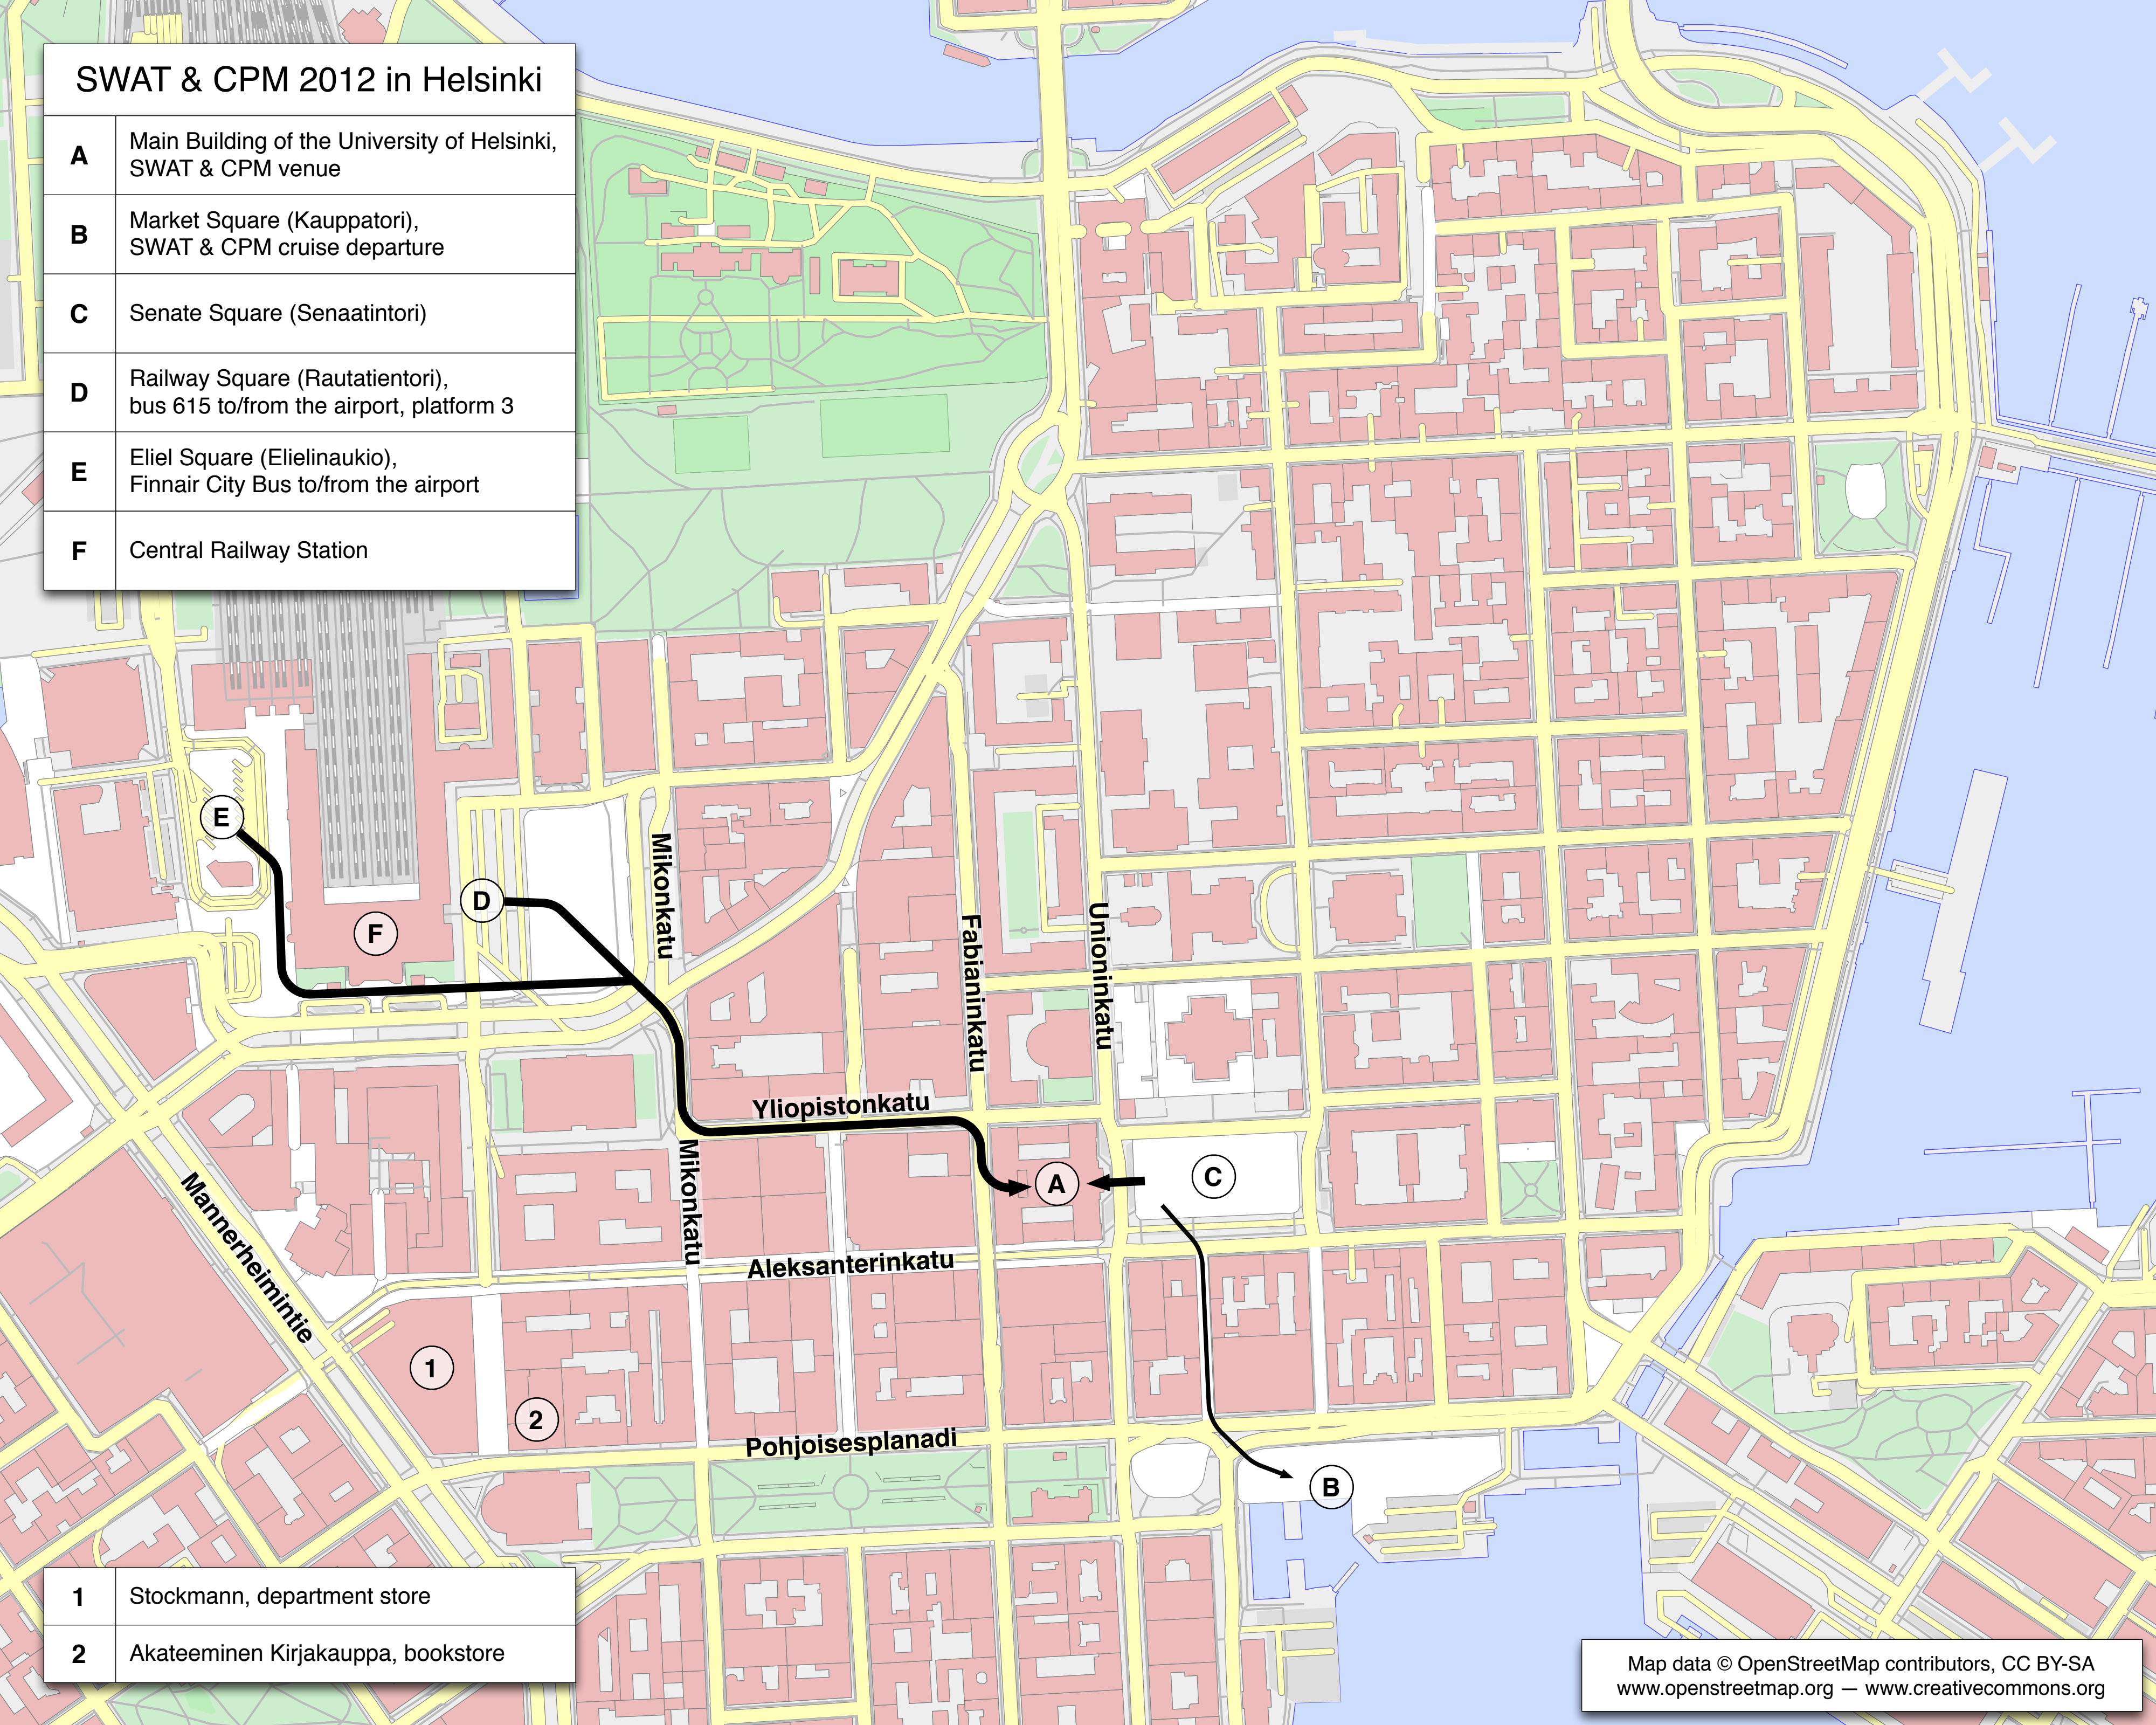

SWAT & CPM 2012 in Helsinki

A	Main Building of the University of Helsinki, SWAT & CPM venue
B	Market Square (Kauppatori), SWAT & CPM cruise departure
C	Senate Square (Senaatintori)
D	Railway Square (Rautatientori), bus 615 to/from the airport, platform 3
E	Eliel Square (Elielinaukio), Finnair City Bus to/from the airport
F	Central Railway Station